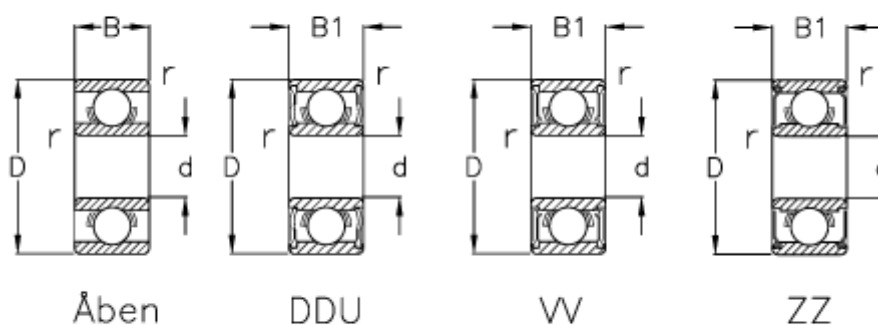

Data Sheet

Article number: 570408008004

Description: NSK Bearing 628 ZZ shielded
d=8 D=24 B=8 pack of 10 pcs

Measures

B	= 8	Max rpm ZZ-WW = 28000
B1	= 8	r min = 0.3
d	= 8	Type = 628
D	= 24	
Load Cor (N)	= 1430	
Load Cr (N)	= 3350	
Max rpm DD	= 24000	
Max rpm open	= 34000	